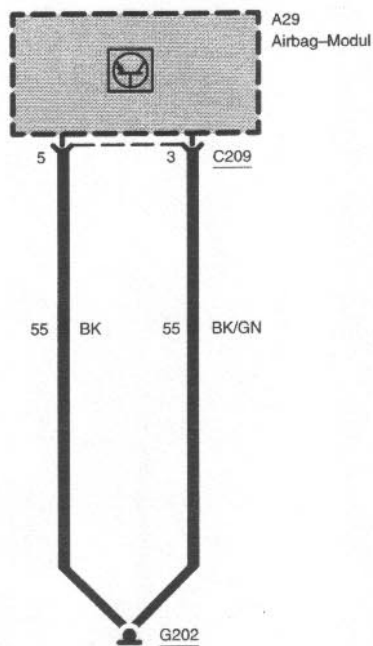

Masseanschluß

1995 G200, G201, G202